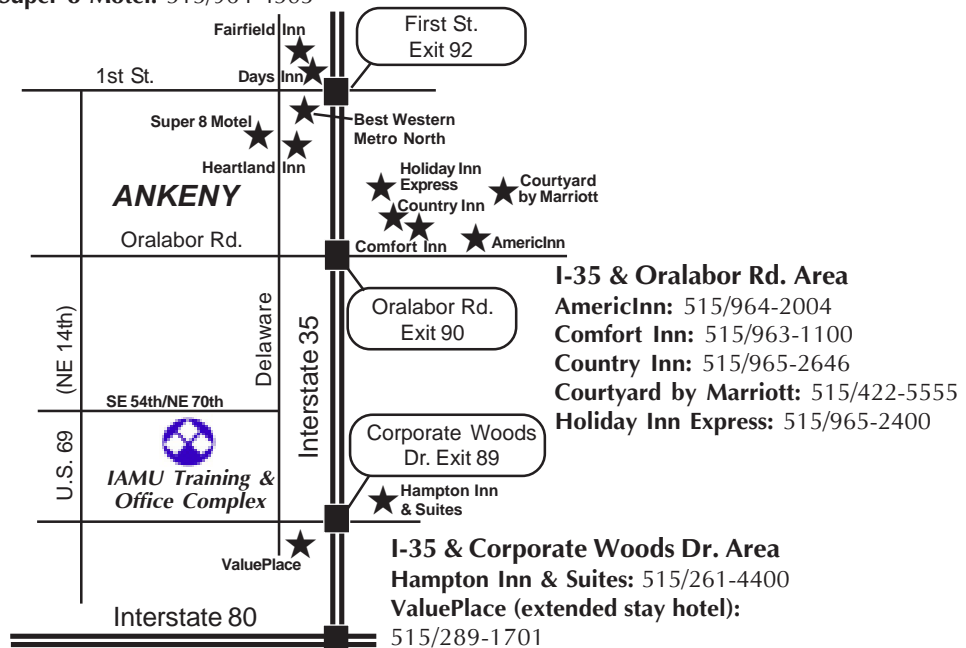

I-35 & 1st St. Area

Best Western Metro North:

515/964-1717

Days Inn: 515/965-1995

Fairfield Inn: 515/965-8400

Heartland Inn: 515/964-8202

Super 8 Motel: 515/964-4503

**Hotel Information
IAMU Area**

(Map not to scale)